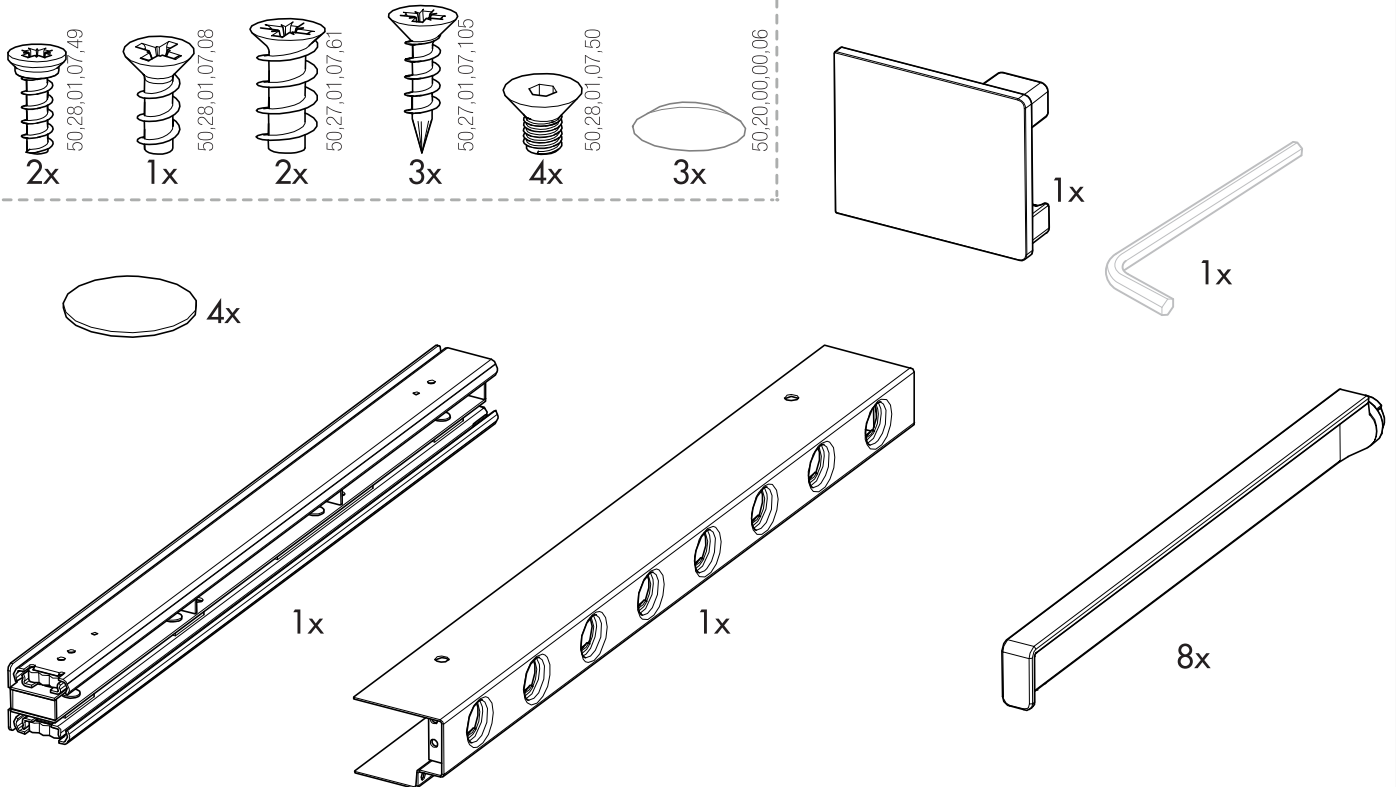

## Trouser Pullout Side Mounted

3150

1

2