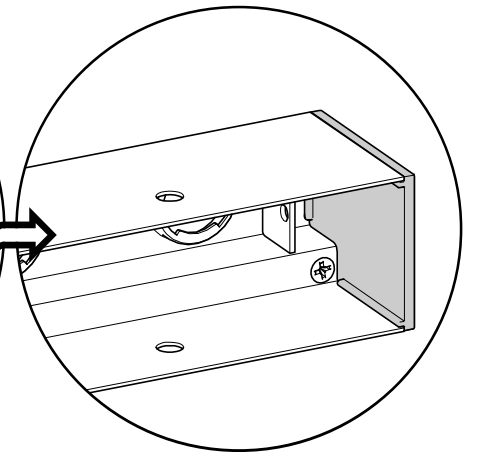

## Trouser Pullout Side Mounted

3150

1

2