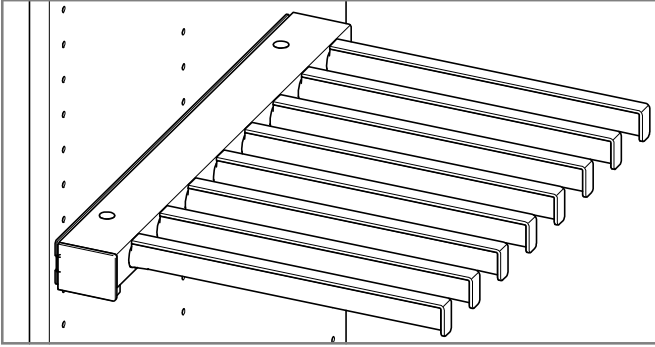

## Trouser Pullout Side Mounted

3150

1

2