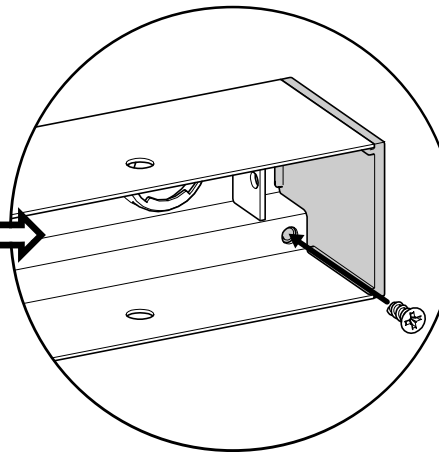

## Trouser Pullout Side Mounted

3150

1

2