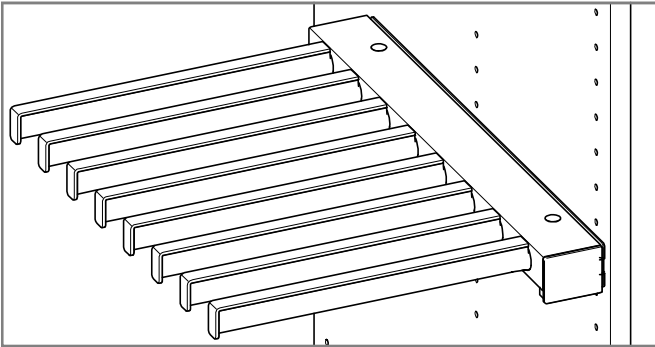

## Trouser Pullout Side Mounted

3150

1

2