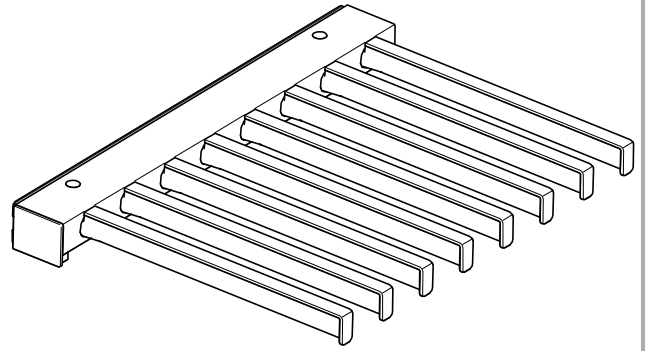

## Trouser Pullout Side Mounted

3150

1

2