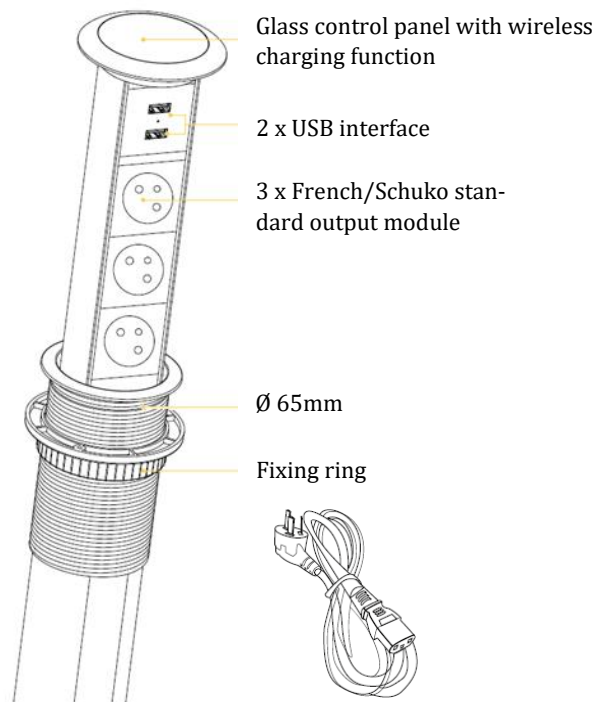

## STRONG electric lifting socket

Model: 462117, 462118, 462119, 462120

### Product description:

Glass control panel with wireless charging function

2 x USB interface

3 x French/Schuko standard output module

Ø 65mm

Fixing ring

Power cable

### Instructions:

- This product is meant for use as extension connection for power supply, to be embedded into furniture.
- Place the product in a round hole drilled with 65mm in diameter and fasten it using the fixing ring. Then plug the cable into socket.
- Activate opening/closing by double tapping the lighting mark on the top glass panel. One short tap can be used to stop the motion.
- Wireless charging is activated by placing the mobile phone on the glass panel. Do not put there any items except smartphones with wireless charging support, otherwise this function would keep turning on and off.
- This product is equipped with anti-collision protection, which stops the motion of the upper part, if it's blocked. This applies to both ways, up and down.