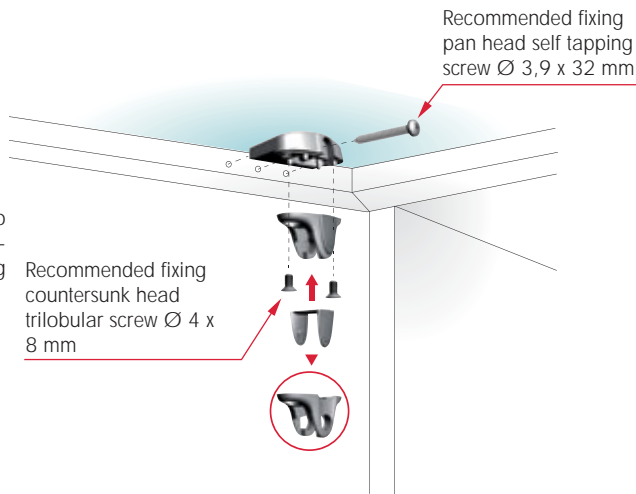

COMPACT FIXING ACCESSORIES

	= Ø 5 mm		
			= PZ2
ST		= 5000 pcs.	
60501050YA			

	= Ø 2,5 mm		
			= PZ2
ST		= 10.000 pcs.	
60101390YA			

COMPACT ADAPTERS FOR ALUMINIUM FRAME DOOR

INSTALLATION ON WIDER ALUMINIUM FRAME DOOR

INSTALLATION ON NARROW ALUMINIUM FRAME DOOR

VERY IMPORTANT
The door bracket has to be placed in vertical position with the slot facing forwards.

WIDER ALUMINIUM FRAME DOOR

Condition A

Assembling

= Ø 3,6 mm
 = 100 pcs.
 123
42918010YC
4291901000