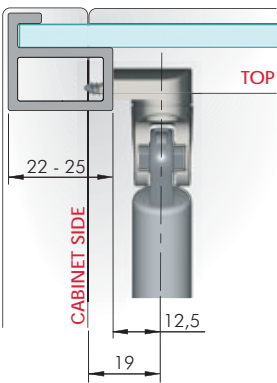

INSTALLATION ON NARROW ALUMINIUM FRAME DOOR

VERY IMPORTANT
The door bracket has to be placed in vertical position with the slot facing forwards.

WIDER ALUMINIUM FRAME DOOR

Condition A

Assembling

= Ø 3,6 mm
 = 100 pcs.
 123
42918010YC
4291901000

NARROW ALUMINIUM FRAME DOOR

Condition B

Assembling

ZA	= 100 pcs.
123	
42903010YC	
42918010YC	
4291901000	

Condition C

Assembling

= Ø 3,5 mm	
ZA	= 100 pcs.
123	
42904010YC	
42918010YC	
4291901000	

Condition D

Assembling

= Ø 3,5 mm	
ZA	= 100 pcs.
123	
42905010YC	
42918010YC	
4291901000	

COMPACT	L	
164	31	37,5
244	68	74,5
355	119	125,5

COMPACT	L	
164	25	31,5
244	55	61,5
355	105	111,5

COMPACT	L	
164	27	33,5
244	60	66,5
355	105	111,5