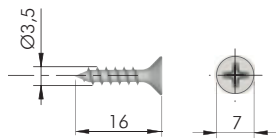

COMPACT FIXING ACCESSORIES

	= Ø 5 mm		
			= PZ2
ST		= 5000 pcs.	
60501050YA			

	= Ø 2,5 mm		
			= PZ2
ST		= 10.000 pcs.	
60101390YA			

COMPACT ADAPTERS FOR ALUMINIUM FRAME DOOR

INSTALLATION ON WIDER ALUMINIUM FRAME DOOR

INSTALLATION ON NARROW ALUMINIUM FRAME DOOR

VERY IMPORTANT
The door bracket has to be placed in vertical position with the slot facing forwards.

WIDER ALUMINIUM FRAME DOOR

Condition A

Assembling

= Ø 3,6 mm
 = 100 pcs.
 123
42918010YC
4291901000

Assembling

= Ø 3,5 mm	
ZA	= 100 pcs.
123	
42905010YC	
42918010YC	
4291901000	

COMPACT	L	
164	31	37,5
244	68	74,5
355	119	125,5

COMPACT	L	
164	25	31,5
244	55	61,5
355	105	111,5

COMPACT	L	
164	27	33,5
244	60	66,5
355	105	111,5