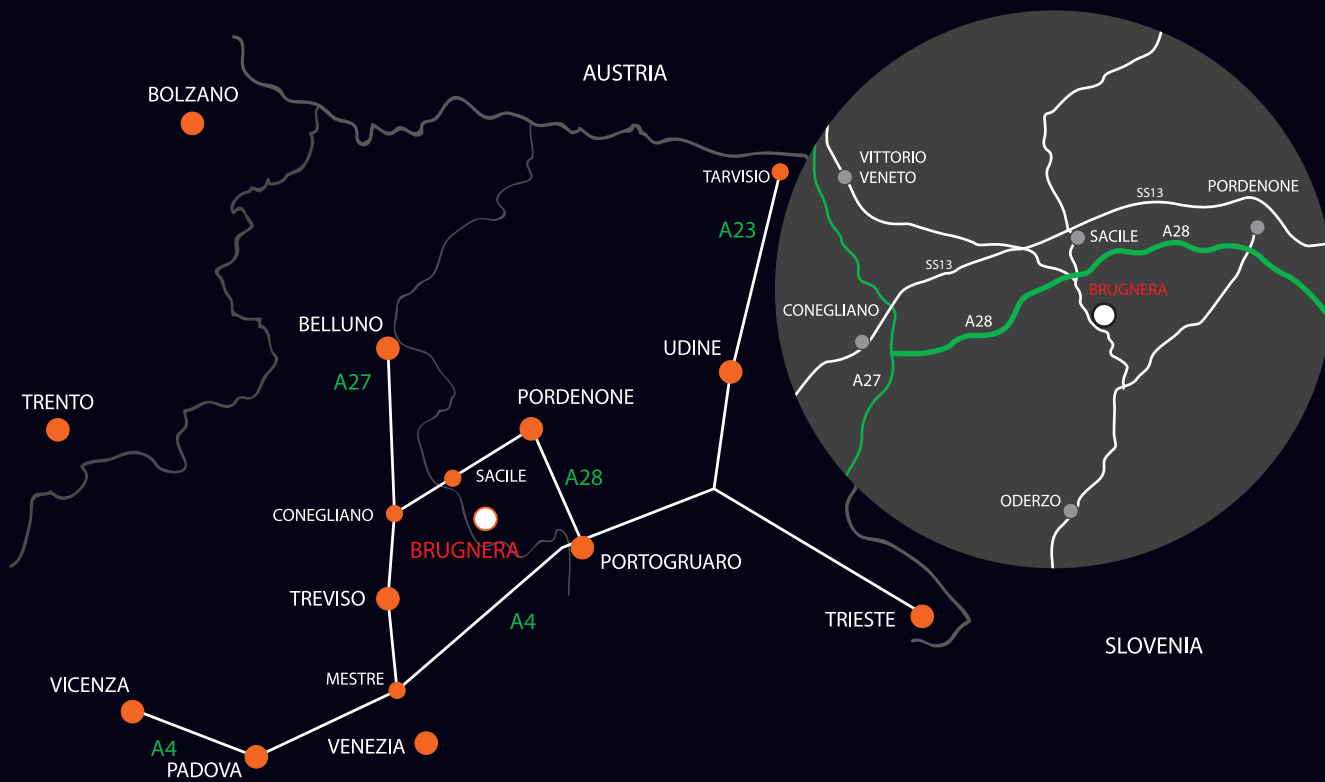

For details refer to related sections.

ALUMINIUM ADAPTERS FIXING ACCESSORIES

42906010YA

For wider aluminium frame and for condition A, B, C, D.

60203410YA

For condition C and D.

www.italianaferramenta.com