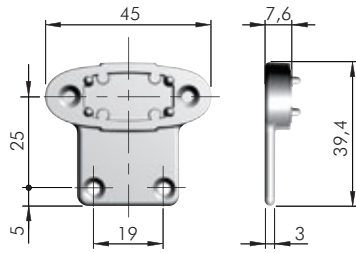

COMPACT FIXING ACCESSORIES

	= Ø 5 mm		
			= PZ2
ST		= 5000 pcs.	
60501050YA			

	= Ø 2,5 mm		
			= PZ2
ST		= 10.000 pcs.	
60101390YA			

COMPACT ADAPTERS FOR ALUMINIUM FRAME DOOR

INSTALLATION ON WIDER ALUMINIUM FRAME DOOR

INSTALLATION ON NARROW ALUMINIUM FRAME DOOR

VERY IMPORTANT
The door bracket has to be placed in vertical position with the slot facing forwards.

WIDER ALUMINIUM FRAME DOOR

Condition A

Assembling

= Ø 3,6 mm
 = 100 pcs.
 123
42918010YC
4291901000

NARROW ALUMINIUM FRAME DOOR

Condition B

Assembling

ZA	= 100 pcs.
123	
42903010YC	
42918010YC	
4291901000	

Condition C

Assembling

= Ø 3,5 mm	
ZA	= 100 pcs.
123	
42904010YC	
42918010YC	
4291901000	

Condition D

Assembling

= Ø 3,5 mm	
ZA	= 100 pcs.
123	
42905010YC	
42918010YC	
4291901000	

COMPACT	L	
164	31	37,5
244	68	74,5
355	119	125,5

COMPACT	L	
164	25	31,5
244	55	61,5
355	105	111,5

COMPACT	L	
164	27	33,5
244	60	66,5
355	105	111,5