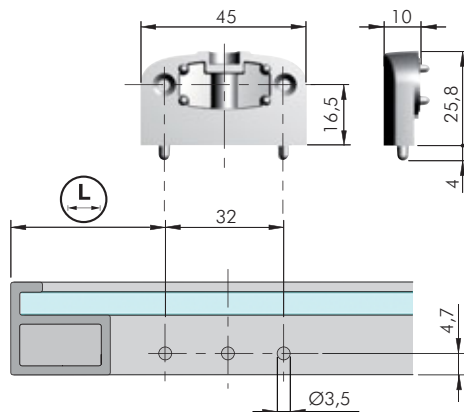

INSTALLATION ON NARROW ALUMINIUM FRAME DOOR

VERY IMPORTANT
The door bracket has to be placed in vertical position with the slot facing forwards.

WIDER ALUMINIUM FRAME DOOR

Condition A

Assembling

= Ø 3,6 mm
 = 100 pcs.
 123
42918010YC
4291901000

NARROW ALUMINIUM FRAME DOOR

Condition B

Assembling

ZA	= 100 pcs.
123	
42903010YC	
42918010YC	
4291901000	

Condition C

Assembling

= Ø 3,5 mm	
ZA	= 100 pcs.
123	
42904010YC	
42918010YC	
4291901000	

Condition D

Assembling

= Ø 3,5 mm	
ZA	= 100 pcs.
123	
42905010YC	
42918010YC	
4291901000	

COMPACT	L	
164	31	37,5
244	68	74,5
355	119	125,5

COMPACT	L	
164	25	31,5
244	55	61,5
355	105	111,5

COMPACT	L	
164	27	33,5
244	60	66,5
355	105	111,5