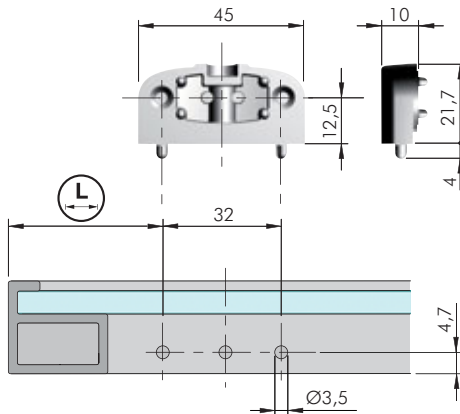

INSTALLATION ON NARROW ALUMINIUM FRAME DOOR

VERY IMPORTANT
The door bracket has to be placed in vertical position with the slot facing forwards.

WIDER ALUMINIUM FRAME DOOR

Condition A

Assembling

= Ø 3,6 mm
 = 100 pcs.
 123
42918010YC
4291901000

NARROW ALUMINIUM FRAME DOOR

Condition B

Assembling

ZA	= 100 pcs.
123	
42903010YC	
42918010YC	
4291901000	

Condition C

Assembling

= Ø 3,5 mm	
ZA	= 100 pcs.
123	
42904010YC	
42918010YC	
4291901000	

Condition D

Assembling

= Ø 3,5 mm	
ZA	= 100 pcs.
123	
42905010YC	
42918010YC	
4291901000	

COMPACT	L	
164	31	37,5
244	68	74,5
355	119	125,5

COMPACT	L	
164	25	31,5
244	55	61,5
355	105	111,5

COMPACT	L	
164	27	33,5
244	60	66,5
355	105	111,5