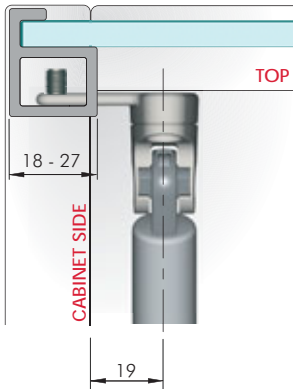

COMPACT FIXING ACCESSORIES

	= Ø 5 mm		
			= PZ2
ST		= 5000 pcs.	
60501050YA			

	= Ø 2,5 mm		
			= PZ2
ST		= 10.000 pcs.	
60101390YA			

COMPACT ADAPTERS FOR ALUMINIUM FRAME DOOR

INSTALLATION ON WIDER ALUMINIUM FRAME DOOR

INSTALLATION ON NARROW ALUMINIUM FRAME DOOR

VERY IMPORTANT
The door bracket has to be placed in vertical position with the slot facing forwards.

WIDER ALUMINIUM FRAME DOOR

Condition A

Assembling

= Ø 3,6 mm
 = 100 pcs.
 123
42918010YC
4291901000

NARROW ALUMINIUM FRAME DOOR

Condition B

Assembling

ZA	= 100 pcs.
123	
42903010YC	
42918010YC	
4291901000	

Condition C

Assembling

= Ø 3,5 mm	
ZA	= 100 pcs.
123	
42904010YC	
42918010YC	
4291901000	

Condition D

Assembling

= Ø 3,5 mm	
ZA	= 100 pcs.
123	
42905010YC	
42918010YC	
4291901000	

COMPACT	L	
164	31	37,5
244	68	74,5
355	119	125,5

COMPACT	L	
164	25	31,5
244	55	61,5
355	105	111,5

COMPACT	L	
164	27	33,5
244	60	66,5
355	105	111,5