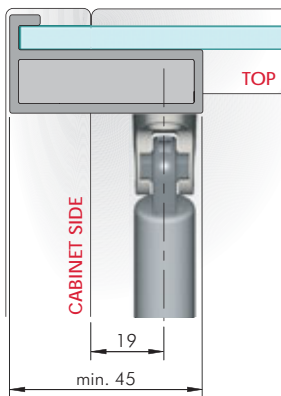

INSTALLATION ON NARROW ALUMINIUM FRAME DOOR

VERY IMPORTANT
The door bracket has to be placed in vertical position with the slot facing forwards.

WIDER ALUMINIUM FRAME DOOR

Condition A

Assembling

= Ø 3,6 mm
 = 100 pcs.
 123
42918010YC
4291901000

NARROW ALUMINIUM FRAME DOOR

Condition B

Assembling

ZA	= 100 pcs.
123	
42903010YC	
42918010YC	
4291901000	

Condition C

Assembling

= Ø 3,5 mm	
ZA	= 100 pcs.
123	
42904010YC	
42918010YC	
4291901000	

Condition D

Assembling

= Ø 3,5 mm	
ZA	= 100 pcs.
123	
42905010YC	
42918010YC	
4291901000	

COMPACT	L	
164	31	37,5
244	68	74,5
355	119	125,5

COMPACT	L	
164	25	31,5
244	55	61,5
355	105	111,5

COMPACT	L	
164	27	33,5
244	60	66,5
355	105	111,5