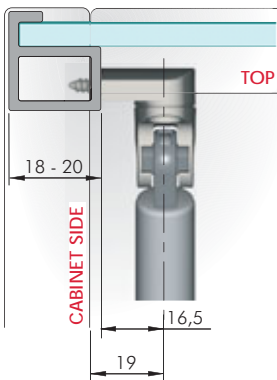

INSTALLATION ON NARROW ALUMINIUM FRAME DOOR

VERY IMPORTANT
The door bracket has to be placed in vertical position with the slot facing forwards.

WIDER ALUMINIUM FRAME DOOR

Condition A

Assembling

= Ø 3,6 mm
 = 100 pcs.
 123
42918010YC
4291901000

NARROW ALUMINIUM FRAME DOOR

Condition B

Assembling

ZA	= 100 pcs.
123	
42903010YC	
42918010YC	
4291901000	

Condition C

Assembling

= Ø 3,5 mm	
ZA	= 100 pcs.
123	
42904010YC	
42918010YC	
4291901000	

Condition D

Assembling

= Ø 3,5 mm	
ZA	= 100 pcs.
123	
42905010YC	
42918010YC	
4291901000	

COMPACT	L	
164	31	37,5
244	68	74,5
355	119	125,5

COMPACT	L	
164	25	31,5
244	55	61,5
355	105	111,5

COMPACT	L	
164	27	33,5
244	60	66,5
355	105	111,5