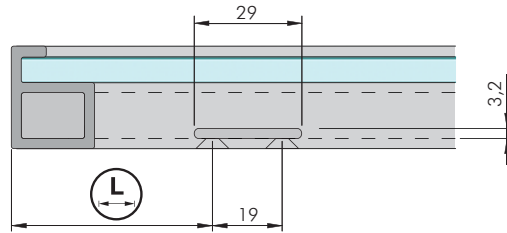

INSTALLATION ON NARROW ALUMINIUM FRAME DOOR

VERY IMPORTANT
The door bracket has to be placed in vertical position with the slot facing forwards.

WIDER ALUMINIUM FRAME DOOR

Condition A

Assembling

= Ø 3,6 mm
 = 100 pcs.
 123
42918010YC
4291901000

NARROW ALUMINIUM FRAME DOOR

Condition B

Assembling

ZA	= 100 pcs.
123	
42903010YC	
42918010YC	
4291901000	

Condition C

Assembling

= Ø 3,5 mm	
ZA	= 100 pcs.
123	
42904010YC	
42918010YC	
4291901000	

Condition D

Assembling

= Ø 3,5 mm	
ZA	= 100 pcs.
123	
42905010YC	
42918010YC	
4291901000	

COMPACT	L	
164	31	37,5
244	68	74,5
355	119	125,5

COMPACT	L	
164	25	31,5
244	55	61,5
355	105	111,5

COMPACT	L	
164	27	33,5
244	60	66,5
355	105	111,5