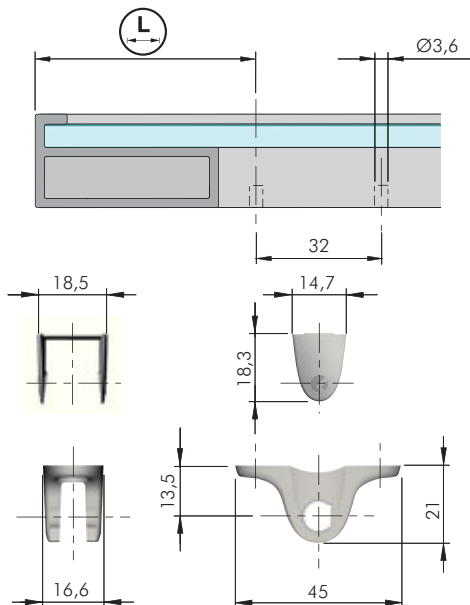

INSTALLATION ON NARROW ALUMINIUM FRAME DOOR

VERY IMPORTANT
The door bracket has to be placed in vertical position with the slot facing forwards.

WIDER ALUMINIUM FRAME DOOR

Condition A

Assembling

= Ø 3,6 mm
 = 100 pcs.
 123
42918010YC
4291901000

NARROW ALUMINIUM FRAME DOOR

Condition B

Assembling

ZA	= 100 pcs.
123	
42903010YC	
42918010YC	
4291901000	

Condition C

Assembling

= Ø 3,5 mm	
ZA	= 100 pcs.
123	
42904010YC	
42918010YC	
4291901000	

Condition D

Assembling

= Ø 3,5 mm	
ZA	= 100 pcs.
123	
42905010YC	
42918010YC	
4291901000	

COMPACT	L	
164	31	37,5
244	68	74,5
355	119	125,5

COMPACT	L	
164	25	31,5
244	55	61,5
355	105	111,5

COMPACT	L	
164	27	33,5
244	60	66,5
355	105	111,5