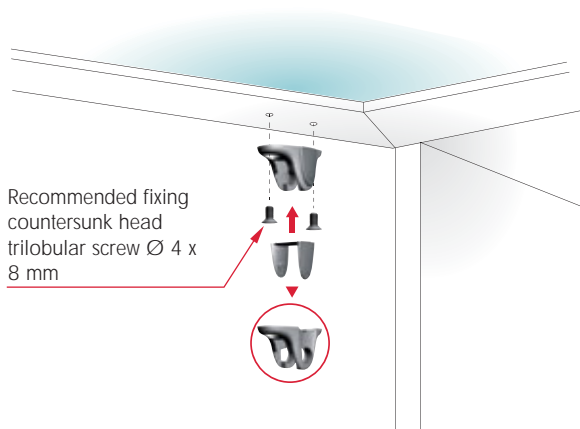

COMPACT FIXING ACCESSORIES

	= Ø 5 mm		
			= PZ2
ST		= 5000 pcs.	
60501050YA			

	= Ø 2,5 mm		
			= PZ2
ST		= 10.000 pcs.	
60101390YA			

COMPACT ADAPTERS FOR ALUMINIUM FRAME DOOR

INSTALLATION ON WIDER ALUMINIUM FRAME DOOR

INSTALLATION ON NARROW ALUMINIUM FRAME DOOR

VERY IMPORTANT
The door bracket has to be placed in vertical position with the slot facing forwards.

WIDER ALUMINIUM FRAME DOOR

Condition A

Assembling

= Ø 3,6 mm
 = 100 pcs.
 123
42918010YC
4291901000