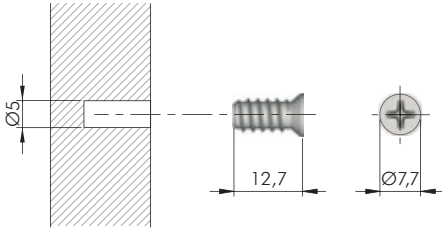

COMPACT FIXING ACCESSORIES

	= Ø 5 mm		
			= PZ2
ST		= 5000 pcs.	
60501050YA			

	= Ø 2,5 mm		
			= PZ2
ST		= 10.000 pcs.	
60101390YA			

COMPACT ADAPTERS FOR ALUMINIUM FRAME DOOR

INSTALLATION ON WIDER ALUMINIUM FRAME DOOR

INSTALLATION ON NARROW ALUMINIUM FRAME DOOR

VERY IMPORTANT
The door bracket has to be placed in vertical position with the slot facing forwards.

WIDER ALUMINIUM FRAME DOOR

Condition A

Assembling

= Ø 3,6 mm
 = 100 pcs.
 123
42918010YC
4291901000

Assembling

= Ø 3,5 mm	
ZA	= 100 pcs.
123	
42905010YC	
42918010YC	
4291901000	

COMPACT	L	
164	31	37,5
244	68	74,5
355	119	125,5

COMPACT	L	
164	25	31,5
244	55	61,5
355	105	111,5

COMPACT	L	
164	27	33,5
244	60	66,5
355	105	111,5