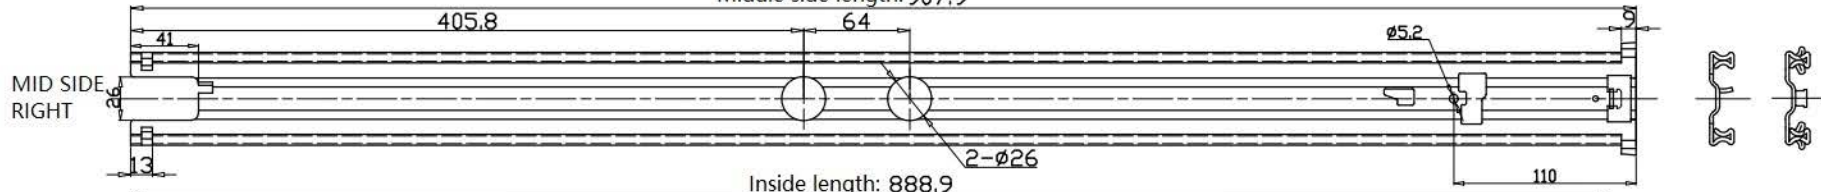

Outside length: 914.4

898.4

Middle side length: 907.9

Inside length: 888.9

684.2

Pull length: 914.4 \pm 3mm