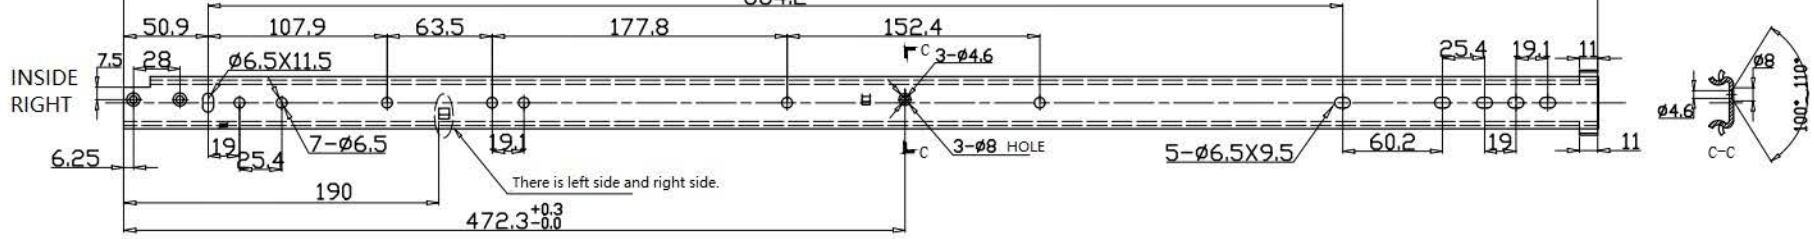

Outside length: 914.4

898.4

Middle side length: 907.9

Inside length: 888.9

684.2

Pull length: 914.4 \pm 3mm