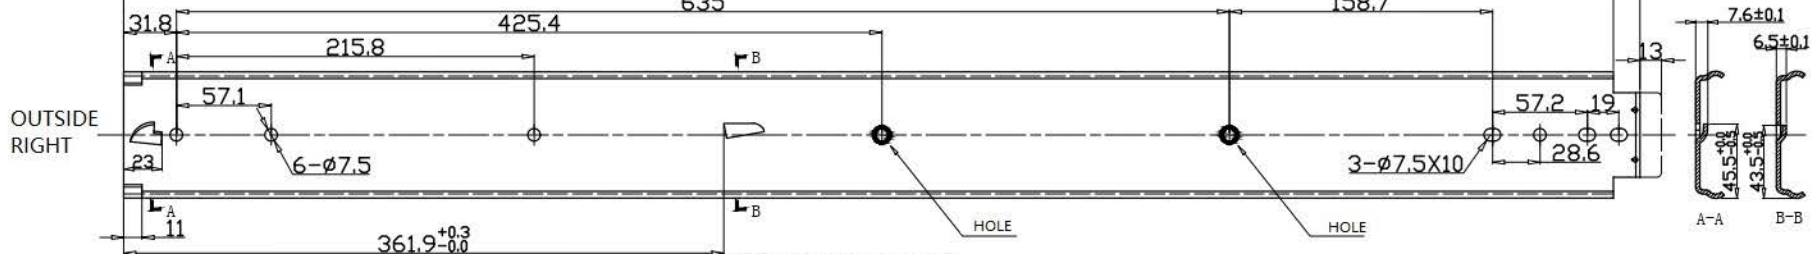

Outside length: 914.4

898.4

Middle side length: 907.9

Inside length: 888.9

684.2

Pull length: 914.4 \pm 3mm