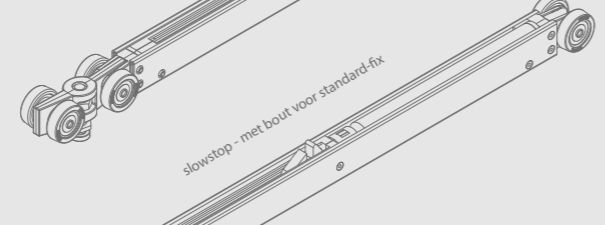

Accessoires

Garnituren

Glasklemmen

Ophanging

NOTITIES