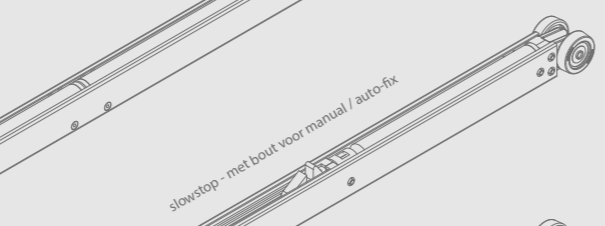

Accessoires

Garnituren

Glasklemmen

Ophanging

NOTITIES